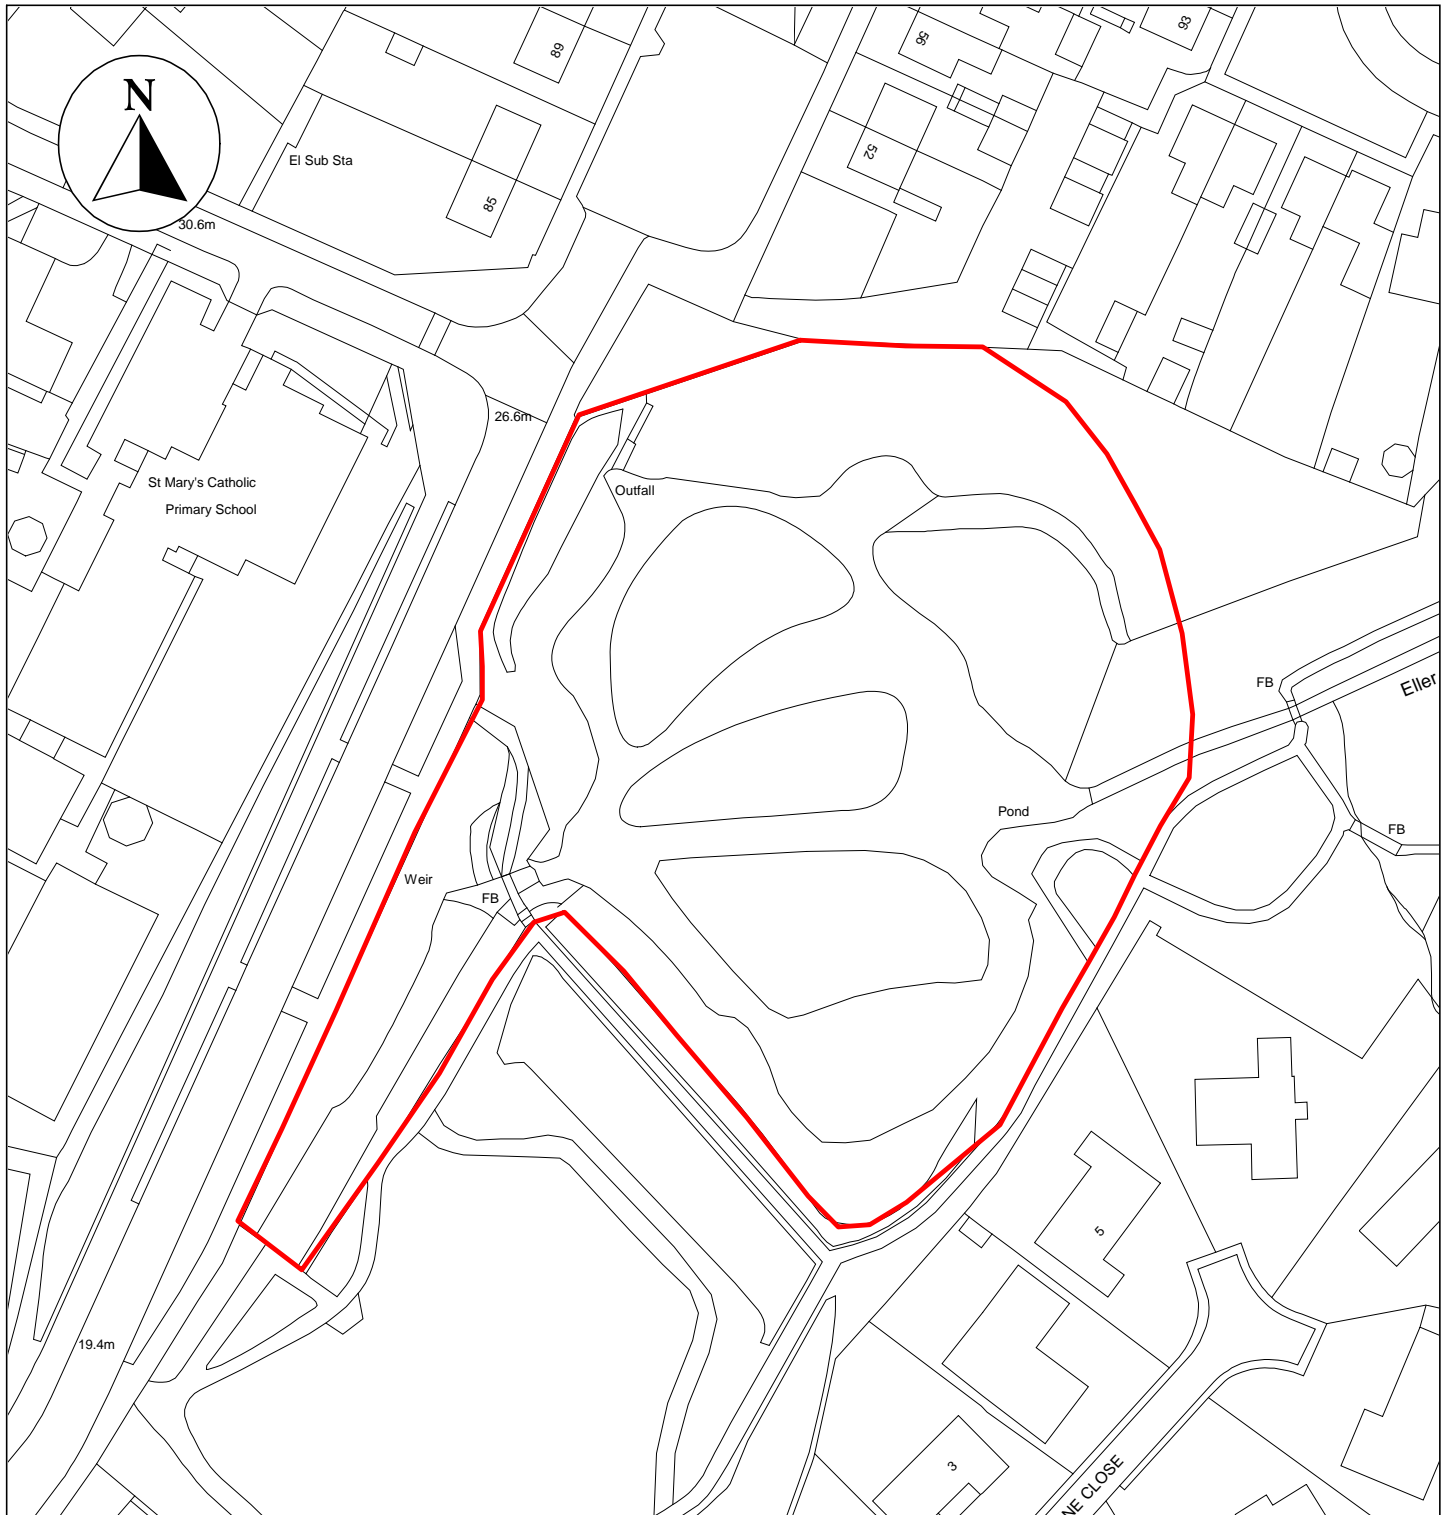

Public Space Protection Order Cumberland Council 2024

ANTI-SOCIAL BEHAVIOUR CRIME AND
POLICING ACT 2014

Harrington Nature Reserve, Workington, CA14 5LD

Neighbourhoods
Education and Enforcement
Allerdale House
Workington
CA14 3YJ

Scale: 1 : 1,000
Date: February 2024

©crown copyright database rights 2024
ordnance survey AC0000861732